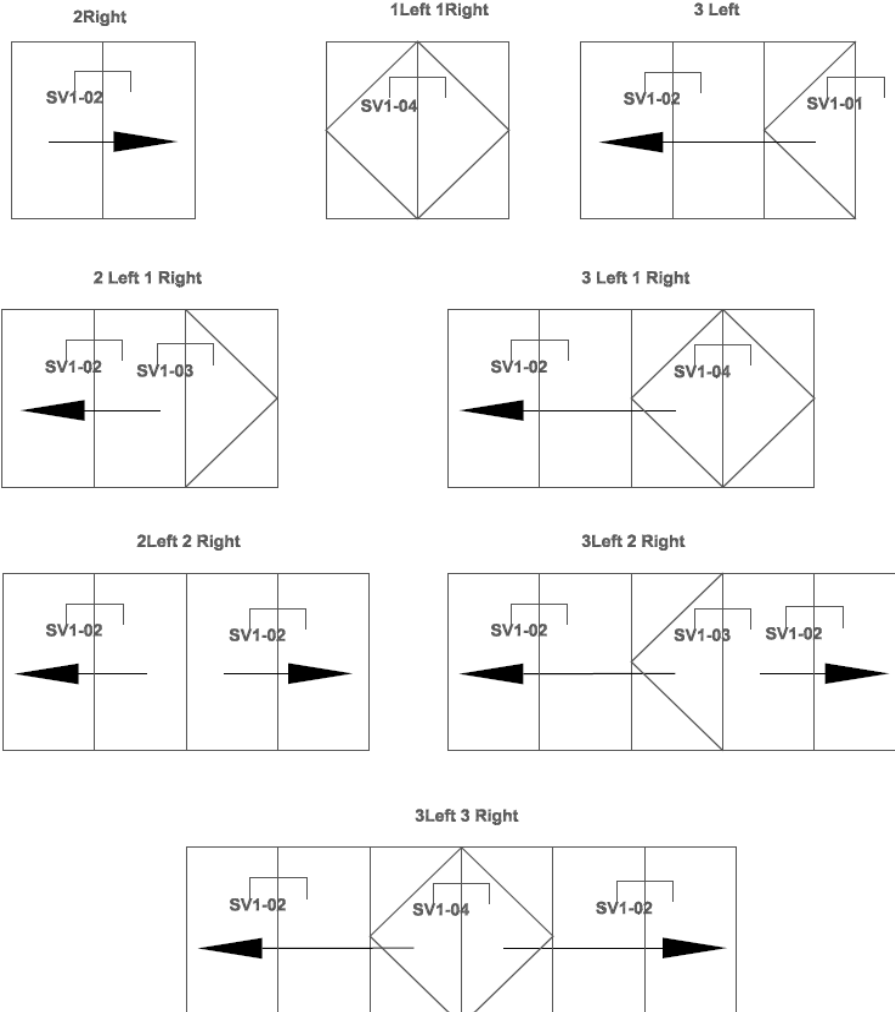

### SMART Visofold 1000 Sliding Folding Doors Systems Configuration Options

**Size Limitations:** Max panel width is 1000mm